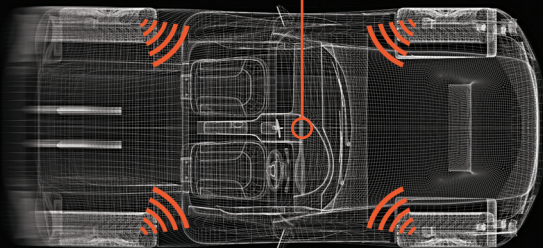

Can you take the pressure?

YOU CAN NOW. WITH TYREPAL IT'S EASY!

Valve-cap sensor transmitters

Easily installed in a few minutes

Advanced wireless system

Optimum tyre pressures give the best grip, improved cornering and shortest braking distance. Under-inflation can lead to a blow out.

- + Spot tyre problems before they occur
- + Get optimum tyre performance
- + Save on fuel and tyre wear
- + Reduce CO2 emissions

Order now at www.tyrepal.co.uk Simple, user fit systems from under £200.
Tyre pressure monitoring systems for car, minibus, van, caravan, motorbike and commercial vehicles.